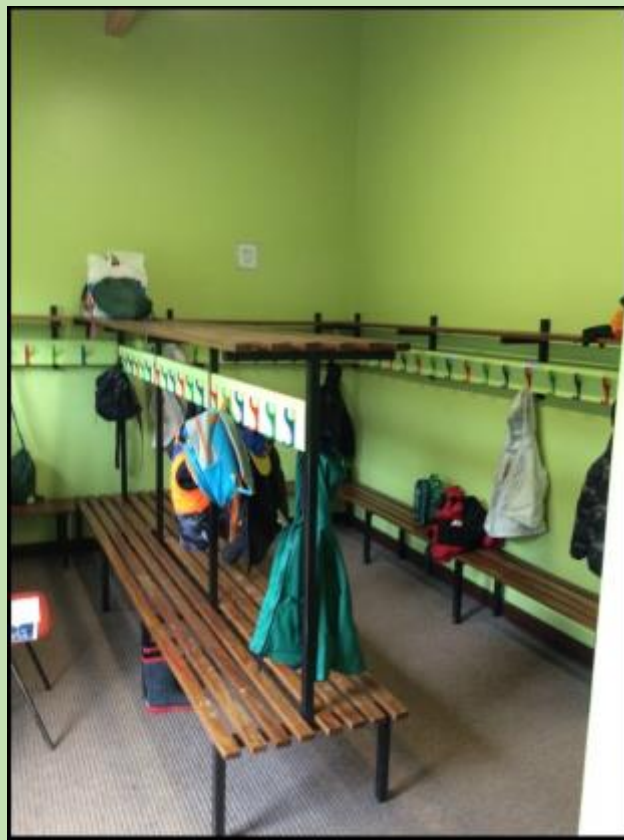

Parkland
Primary School

Learning together

Parkland Transition Book

Welcome To 1EH

This will be your new
classroom

This will be your new
class teacher

Your teachers name is
Miss Hand

These adults will be
supporting in your
classroom

This is where you will
come in each day..

This is where you will hang your coats..

These are the toilets you will use..

This is your playground..

The Pastoral Team

The P.E Teachers

Members of SLT

The Office Staff